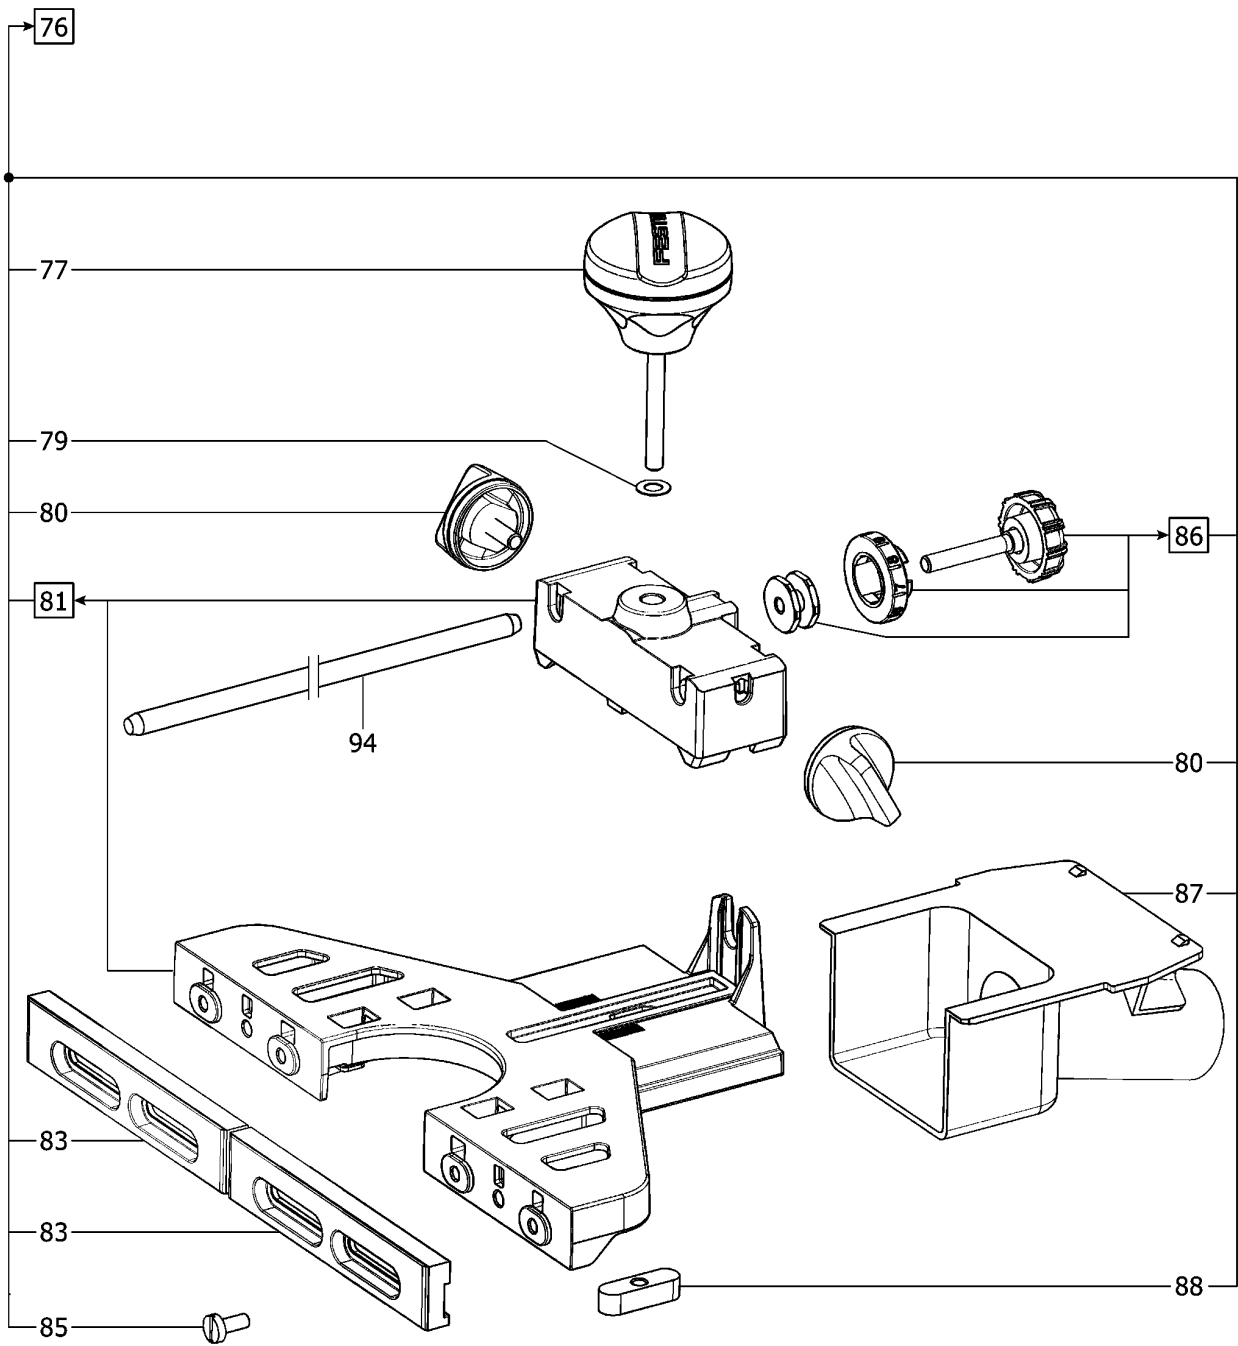

## 491367 - OF 1400 EBQ 230V

| Pos | Part No. | Description                                       | Quantity | Price each Excl VAT | Price incl VAT | Currency | storage location | Warranty |
|-----|----------|---|----------|---------------------|----------------|----------|------------------|----------|
| 1   | 491805   | Armature 230 V                                    | 1        |                     |                |          |                  | Yes      |
| 2   | 491806   | Field assembly                                    | 1        |                     |                |          |                  | Yes      |
| 3   | 491520   | Switch modul                                      | 1        |                     |                |          |                  | Yes      |
| 4   | ---      | Accessories - article no see catalog / price list | 1        |                     |                |          |                  | No       |
| 5   | 491751   | Socket housing 230 V                              | 1        |                     |                |          |                  | Yes      |
| 6   | 400468   | Raised-head screw 3,5 x 14 mm                     | 7        |                     |                |          |                  | Yes      |
| 7   | 462603   | Housing cover                                     | 1        |                     |                |          |                  | Yes      |
| 8   | 219031   | Raised-head screw 3,5 x 10 mm                     | 4        |                     |                |          |                  | Yes      |
| 9   | 492002   | Brush holder (pair) 230V                          | 1        |                     |                |          |                  | Yes      |
| 10  | 457920   | Tachometer coil                                   | 1        |                     |                |          |                  | Yes      |
| 11  | 462604   | Holder  | 1        |                     |                |          |                  | Yes      |
| 12  | 400725   | Snap ring   | 2        |                     |                |          |                  | Yes      |
| 13  | 491940   | Motor housing                                     | 1        |                     |                |          |                  | Yes      |
| 14  | 462606   | Pusher  | 1        |                     |                |          |                  | Yes      |
| 15  | 228709   | Raised-head screw 5,0 x 70 mm                     | 2        |                     |                |          |                  | Yes      |
| 16  | 203777   | Compensating washer 14 x 21,8 x 0,3 mm            | 1        |                     |                |          |                  | Yes      |
| 17  | 401524   | Ball bearing                                      | 1        |                     |                |          |                  | Yes      |
| 18  | 491353   | Solenoid ring                                     | 1        |                     |                |          |                  | Yes      |
| 19  | 462619   | Air guide washer                                  | 1        |                     |                |          |                  | Yes      |
| 20  | 462620   | Fan   | 1        |                     |                |          |                  | Yes      |
| 21  | 400636   | Snap ring   | 2        |                     |                |          |                  | Yes      |
| 22  | 462602   | Part of grip                                      | 1        |                     |                |          |                  | Yes      |
| 23  | 491519   | Electronic  | 1        |                     |                |          |                  | Yes      |
| 24  | 491590   | Grip  | 1        |                     |                |          |                  | Yes      |
| 25  | 465166   | Clamping element                                  | 1        |                     |                |          |                  | Yes      |
| 26  | 462608   | Axle  | 1        |                     |                |          |                  | Yes      |
| 27  | 492416   | Fine adjustment                                   | 1        |                     |                |          |                  | Yes      |
| 28  | 200929   | O-ring  | 1        |                     |                |          |                  | Yes      |
| 29  | 228518   | Washer  | 1        |                     |                |          |                  | Yes      |
| 30  | 463998   | Stop angle  | 1        |                     |                |          |                  | Yes      |
| 31  | 400050   | Raised-head screw M4 x 12                         | 7        |                     |                |          |                  | Yes      |
| 32  | 492004   | Lever   | 1        |                     |                |          |                  | Yes      |
| 33  | 492086   | Depth stop  | 1        |                     |                |          |                  | Yes      |
| 34  | 401191   | Snap ring   | 1        |                     |                |          |                  | Yes      |
| 35  | 462628   | Washer  | 1        |                     |                |          |                  | Yes      |
| 36  | 462621   | Adjusting Knob                                    | 1        |                     |                |          |                  | Yes      |
| 37  | 400220   | Compensating washer 17,3 x 23,8 x 0,3 mm          | 1        |                     |                |          |                  | Yes      |
| 38  | 462653   | Bush  | 4        |                     |                |          |                  | Yes      |
| 39  | 492003   | Bearing flange                                    | 1        |                     |                |          |                  | Yes      |
| 40  | 462615   | Pressure spring                                   | 1        |                     |                |          |                  | Yes      |
| 41  | 462616   | Switch plate                                      | 1        |                     |                |          |                  | Yes      |
| 42  | 462613   | Flange bushing                                    | 1        |                     |                |          |                  | Yes      |
| 43  | 228707   | Raised-head screw 4 x 50 mm                       | 4        |                     |                |          |                  | Yes      |
| 44  | 400635   | Ball bearing                                      | 1        |                     |                |          |                  | Yes      |
| 45  | 465184   | Gear  | 1        |                     |                |          |                  | Yes      |
| 46  | 492001   | Rocker  | 1        |                     |                |          |                  | Yes      |
| 47  | 462611   | Cover   | 1        |                     |                |          |                  | Yes      |
| 48  | ---      | Accessories - article no see catalog / price list | 1        |                     |                |          |                  | No       |
| 49  | 451536   | Threaded pin M5 x 25                              | 1        |                     |                |          |                  | Yes      |
| 50  | 451537   | Threaded pin M5 x 30                              | 1        |                     |                |          |                  | Yes      |
| 51  | 451535   | Threaded pin M5 x 20                              | 1        |                     |                |          |                  | Yes      |
| 52  | 400859   | Cheese head screw M6 x 25                         | 1        |                     |                |          |                  | Yes      |
| 53  | 200578   | Washer 6,4 mm                                     | 1        |                     |                |          |                  | Yes      |