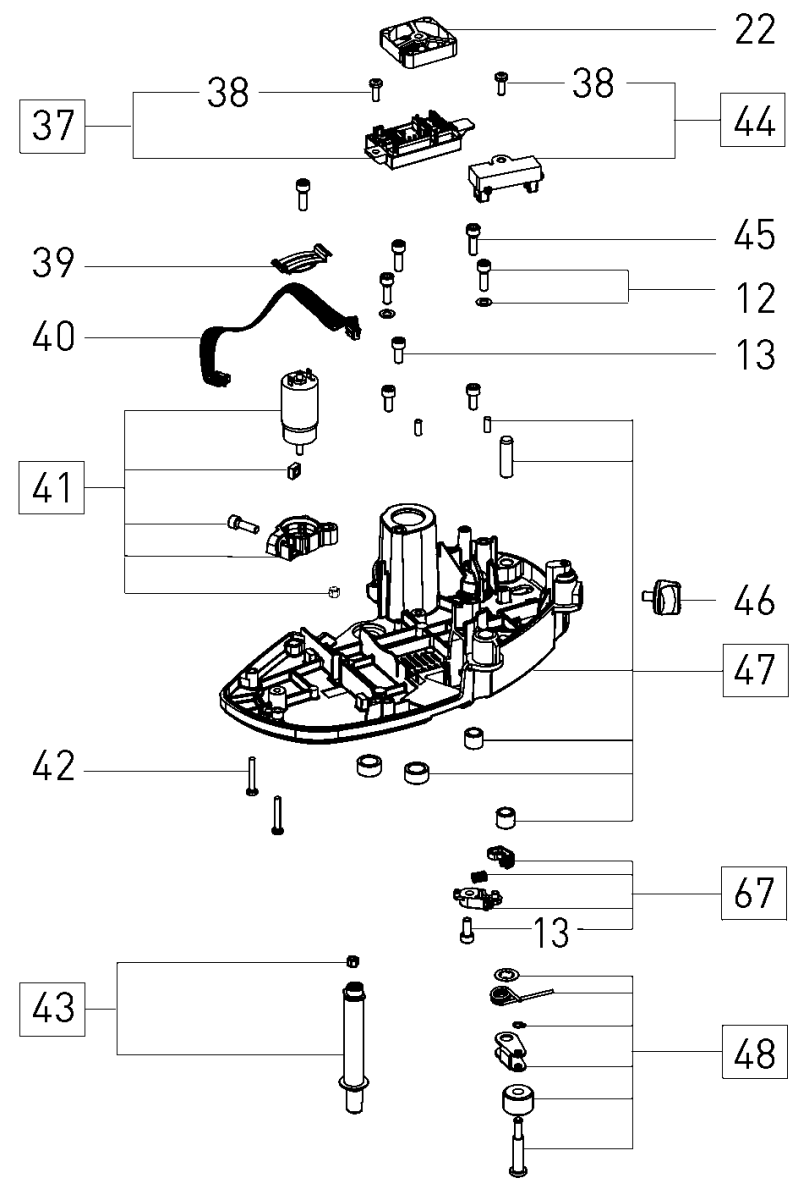

10000233 - KA 65 230V-240V

10000233 - KA 65 230V-240V

1000233 - KA 65 230V-240V

Pos	Part No.	Description	Quantity	Price each Excl VAT	Price incl VAT	Currency	storage location	Warranty
1	499761	Hood	1					Yes
2	400928	Raised-head screw M4 x 25	5					Yes
3	500080	Switch	1					Yes
4	706512	Cable with plug EU	1					Yes
4	706516	Cable with plug DK	1					Yes
5	10010760	Cable grommet	1					Yes
6	499762	Cover	1					Yes
7	499763	Clamping element	1					Yes
8	400050	Raised-head screw M4 x 12	18					Yes
9	499764	Cover	1					Yes
10	499765	Base plate	1					Yes
11	10000907	Flexible lead	1					Yes
12	10012842	Combination screw	3					Yes
13	761437	Cheese head screw M5 x 12	11					Yes
14	499766	Motor	1					Yes
15	10003012	Chain wheel	1					Yes
17	10000098	Magnetic holder	1					Yes
18	10002609	Flexible lead	1					Yes
19	499767	Electronic	1					Yes
20	10002833	Lever	1					Yes
21	499768	Floor	1					Yes
22	500535	Fan	2					Yes
23	10000091	Roller	2					Yes
24	10004878	Support	3					Yes
25	499769	Sleeve	1					Yes
26	418269	Washer	4					Yes
27	10002961	Draw spring	1					Yes
28	10004048	Sheet metal	1					No
29	10002960	Chain wheel	1					Yes
30	400526	Cheese head screw M5 x 25	1					Yes
31	10000046	Chain	1					Yes
33	10000034	Container	1					Yes
34	499774	Plate	1					Yes
35	499775	Lever	1					Yes
36	228570	Raised-head screw M4 x 8	2					Yes
37	499776	Electronic	1					Yes
38	228509	Raised-head screw M4 x 12	2					Yes
39	10009014	Cable holder	1					Yes
40	10002617	Flexible lead	1					Yes
41	499777	Motor	1					Yes
42	400233	Raised-head screw 3,5 x 25 mm	3					Yes
43	499778	Eccentric shaft	1					Yes
44	499779	Electronic	1					Yes
45	228643	Cheese head screw M5 x 16	5					Yes
46	451533	Rotary knob M6	1					Yes
47	499780	Plate	1					Yes
48	499781	Shaft	1					Yes
49	499772	Guide	1					Yes
50	401089	Raised-head screw	2					Yes
51	704875	Microswitch	1					Yes
52	500538	Motor	1					Yes
53	499773	Heat sink	1					Yes
54	500537	Sensor	1					Yes