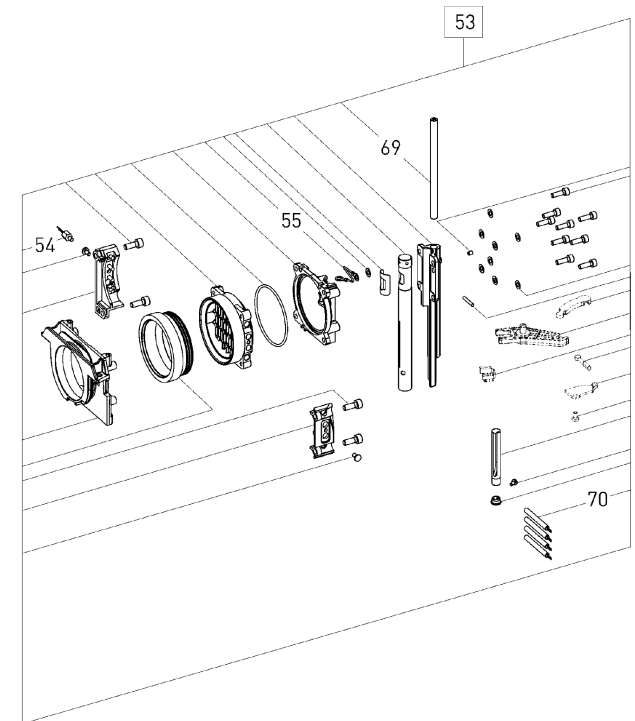

10000233 - KA 65 230V-240V

10000233 - KA 65 230V-240V

1000233 - KA 65 230V-240V

Pos	Part No.	Description	Quantity	Price each Excl VAT	Price incl VAT	Currency	storage location	Warranty
1	499761	Hood	1					Yes
2	400928	Raised-head screw M4 x 25	5					Yes
3	500080	Switch	1					Yes
4	706512	Cable with plug EU	1					Yes
4	706516	Cable with plug DK	1					Yes
5	10010760	Cable grommet	1					Yes
6	499762	Cover	1					Yes
7	499763	Clamping element	1					Yes
8	400050	Raised-head screw M4 x 12	18					Yes
9	499764	Cover	1					Yes
10	499765	Base plate	1					Yes
11	10000907	Flexible lead	1					Yes
12	10012842	Combination screw	3					Yes
13	761437	Cheese head screw M5 x 12	11					Yes
14	499766	Motor	1					Yes
15	10003012	Chain wheel	1					Yes
17	10000098	Magnetic holder	1					Yes
18	10002609	Flexible lead	1					Yes
19	499767	Electronic	1					Yes
20	10002833	Lever	1					Yes
21	499768	Floor	1					Yes
22	500535	Fan	2					Yes
23	10000091	Roller	2					Yes
24	10004878	Support	3					Yes
25	499769	Sleeve	1					Yes
26	418269	Washer	4					Yes
27	10002961	Draw spring	1					Yes
28	10004048	Sheet metal	1					No
29	10002960	Chain wheel	1					Yes
30	400526	Cheese head screw M5 x 25	1					Yes
31	10000046	Chain	1					Yes
33	10000034	Container	1					Yes
34	499774	Plate	1					Yes
35	499775	Lever	1					Yes
36	228570	Raised-head screw M4 x 8	2					Yes
37	499776	Electronic	1					Yes
38	228509	Raised-head screw M4 x 12	2					Yes
39	10009014	Cable holder	1					Yes
40	10002617	Flexible lead	1					Yes
41	499777	Motor	1					Yes
42	400233	Raised-head screw 3,5 x 25 mm	3					Yes
43	499778	Eccentric shaft	1					Yes
44	499779	Electronic	1					Yes
45	228643	Cheese head screw M5 x 16	5					Yes
46	451533	Rotary knob M6	1					Yes
47	499780	Plate	1					Yes
48	499781	Shaft	1					Yes
49	499772	Guide	1					Yes
50	401089	Raised-head screw	2					Yes
51	704875	Microswitch	1					Yes
52	500538	Motor	1					Yes
53	499773	Heat sink	1					Yes
54	500537	Sensor	1					Yes