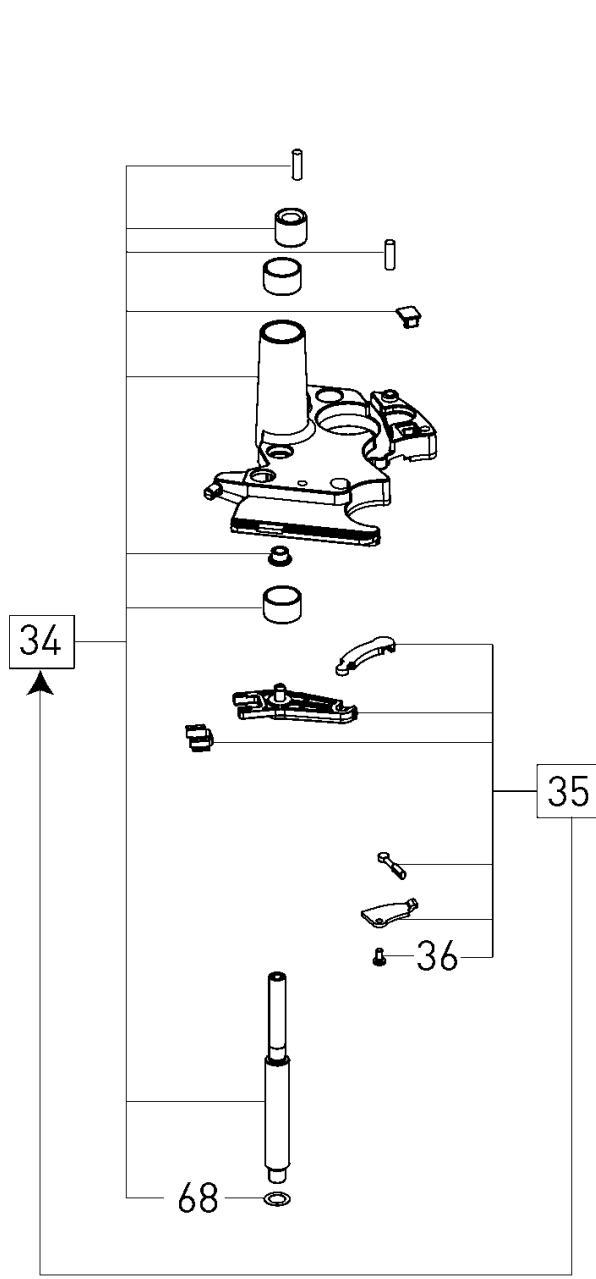

10000233 - KA 65 230V-240V

10000233 - KA 65 230V-240V

1000233 - KA 65 230V-240V

Pos	Part No.	Description	Quantity	Price each Excl VAT	Price incl VAT	Currency	storage location	Warranty
1	499761	Hood	1					Yes
2	400928	Raised-head screw M4 x 25	5					Yes
3	500080	Switch	1					Yes
4	706512	Cable with plug EU	1					Yes
4	706516	Cable with plug DK	1					Yes
5	10010760	Cable grommet	1					Yes
6	499762	Cover	1					Yes
7	499763	Clamping element	1					Yes
8	400050	Raised-head screw M4 x 12	18					Yes
9	499764	Cover	1					Yes
10	499765	Base plate	1					Yes
11	10000907	Flexible lead	1					Yes
12	10012842	Combination screw	3					Yes
13	761437	Cheese head screw M5 x 12	11					Yes
14	499766	Motor	1					Yes
15	10003012	Chain wheel	1					Yes
17	10000098	Magnetic holder	1					Yes
18	10002609	Flexible lead	1					Yes
19	499767	Electronic	1					Yes
20	10002833	Lever	1					Yes
21	499768	Floor	1					Yes
22	500535	Fan	2					Yes
23	10000091	Roller	2					Yes
24	10004878	Support	3					Yes
25	499769	Sleeve	1					Yes
26	418269	Washer	4					Yes
27	10002961	Draw spring	1					Yes
28	10004048	Sheet metal	1					No
29	10002960	Chain wheel	1					Yes
30	400526	Cheese head screw M5 x 25	1					Yes
31	10000046	Chain	1					Yes
33	10000034	Container	1					Yes
34	499774	Plate	1					Yes
35	499775	Lever	1					Yes
36	228570	Raised-head screw M4 x 8	2					Yes
37	499776	Electronic	1					Yes
38	228509	Raised-head screw M4 x 12	2					Yes
39	10009014	Cable holder	1					Yes
40	10002617	Flexible lead	1					Yes
41	499777	Motor	1					Yes
42	400233	Raised-head screw 3,5 x 25 mm	3					Yes
43	499778	Eccentric shaft	1					Yes
44	499779	Electronic	1					Yes
45	228643	Cheese head screw M5 x 16	5					Yes
46	451533	Rotary knob M6	1					Yes
47	499780	Plate	1					Yes
48	499781	Shaft	1					Yes
49	499772	Guide	1					Yes
50	401089	Raised-head screw	2					Yes
51	704875	Microswitch	1					Yes
52	500538	Motor	1					Yes
53	499773	Heat sink	1					Yes
54	500537	Sensor	1					Yes