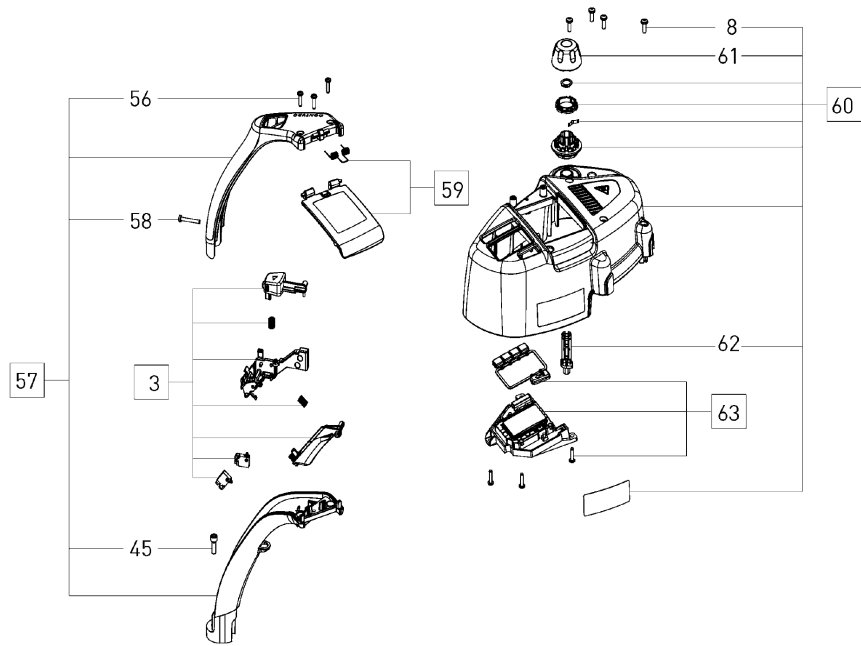

10000233 - KA 65 230V-240V

10000233 - KA 65 230V-240V

1000233 - KA 65 230V-240V

Pos	Part No.	Description	Quantity	Price each Excl VAT	Price incl VAT	Currency	storage location	Warranty
1	499761	Hood	1					Yes
2	400928	Raised-head screw M4 x 25	5					Yes
3	500080	Switch	1					Yes
4	706512	Cable with plug EU	1					Yes
4	706516	Cable with plug DK	1					Yes
5	10010760	Cable grommet	1					Yes
6	499762	Cover	1					Yes
7	499763	Clamping element	1					Yes
8	400050	Raised-head screw M4 x 12	18					Yes
9	499764	Cover	1					Yes
10	499765	Base plate	1					Yes
11	10000907	Flexible lead	1					Yes
12	10012842	Combination screw	3					Yes
13	761437	Cheese head screw M5 x 12	11					Yes
14	499766	Motor	1					Yes
15	10003012	Chain wheel	1					Yes
17	10000098	Magnetic holder	1					Yes
18	10002609	Flexible lead	1					Yes
19	499767	Electronic	1					Yes
20	10002833	Lever	1					Yes
21	499768	Floor	1					Yes
22	500535	Fan	2					Yes
23	10000091	Roller	2					Yes
24	10004878	Support	3					Yes
25	499769	Sleeve	1					Yes
26	418269	Washer	4					Yes
27	10002961	Draw spring	1					Yes
28	10004048	Sheet metal	1					No
29	10002960	Chain wheel	1					Yes
30	400526	Cheese head screw M5 x 25	1					Yes
31	10000046	Chain	1					Yes
33	10000034	Container	1					Yes
34	499774	Plate	1					Yes
35	499775	Lever	1					Yes
36	228570	Raised-head screw M4 x 8	2					Yes
37	499776	Electronic	1					Yes
38	228509	Raised-head screw M4 x 12	2					Yes
39	10009014	Cable holder	1					Yes
40	10002617	Flexible lead	1					Yes
41	499777	Motor	1					Yes
42	400233	Raised-head screw 3,5 x 25 mm	3					Yes
43	499778	Eccentric shaft	1					Yes
44	499779	Electronic	1					Yes
45	228643	Cheese head screw M5 x 16	5					Yes
46	451533	Rotary knob M6	1					Yes
47	499780	Plate	1					Yes
48	499781	Shaft	1					Yes
49	499772	Guide	1					Yes
50	401089	Raised-head screw	2					Yes
51	704875	Microswitch	1					Yes
52	500538	Motor	1					Yes
53	499773	Heat sink	1					Yes
54	500537	Sensor	1					Yes