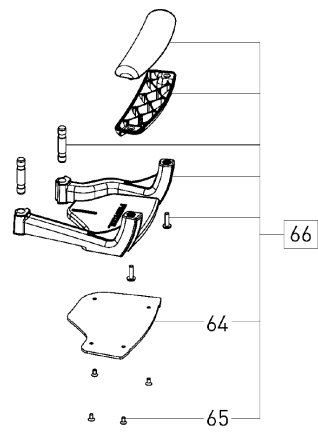

10000233 - KA 65 230V-240V

10000233 - KA 65 230V-240V

1000233 - KA 65 230V-240V

Pos	Part No.	Description	Quantity	Price each Excl VAT	Price incl VAT	Currency	storage location	Warranty
1	499761	Hood	1					Yes
2	400928	Raised-head screw M4 x 25	5					Yes
3	500080	Switch	1					Yes
4	706512	Cable with plug EU	1					Yes
4	706516	Cable with plug DK	1					Yes
5	10010760	Cable grommet	1					Yes
6	499762	Cover	1					Yes
7	499763	Clamping element	1					Yes
8	400050	Raised-head screw M4 x 12	18					Yes
9	499764	Cover	1					Yes
10	499765	Base plate	1					Yes
11	10000907	Flexible lead	1					Yes
12	10012842	Combination screw	3					Yes
13	761437	Cheese head screw M5 x 12	11					Yes
14	499766	Motor	1					Yes
15	10003012	Chain wheel	1					Yes
17	10000098	Magnetic holder	1					Yes
18	10002609	Flexible lead	1					Yes
19	499767	Electronic	1					Yes
20	10002833	Lever	1					Yes
21	499768	Floor	1					Yes
22	500535	Fan	2					Yes
23	10000091	Roller	2					Yes
24	10004878	Support	3					Yes
25	499769	Sleeve	1					Yes
26	418269	Washer	4					Yes
27	10002961	Draw spring	1					Yes
28	10004048	Sheet metal	1					No
29	10002960	Chain wheel	1					Yes
30	400526	Cheese head screw M5 x 25	1					Yes
31	10000046	Chain	1					Yes
33	10000034	Container	1					Yes
34	499774	Plate	1					Yes
35	499775	Lever	1					Yes
36	228570	Raised-head screw M4 x 8	2					Yes
37	499776	Electronic	1					Yes
38	228509	Raised-head screw M4 x 12	2					Yes
39	10009014	Cable holder	1					Yes
40	10002617	Flexible lead	1					Yes
41	499777	Motor	1					Yes
42	400233	Raised-head screw 3,5 x 25 mm	3					Yes
43	499778	Eccentric shaft	1					Yes
44	499779	Electronic	1					Yes
45	228643	Cheese head screw M5 x 16	5					Yes
46	451533	Rotary knob M6	1					Yes
47	499780	Plate	1					Yes
48	499781	Shaft	1					Yes
49	499772	Guide	1					Yes
50	401089	Raised-head screw	2					Yes
51	704875	Microswitch	1					Yes
52	500538	Motor	1					Yes
53	499773	Heat sink	1					Yes
54	500537	Sensor	1					Yes