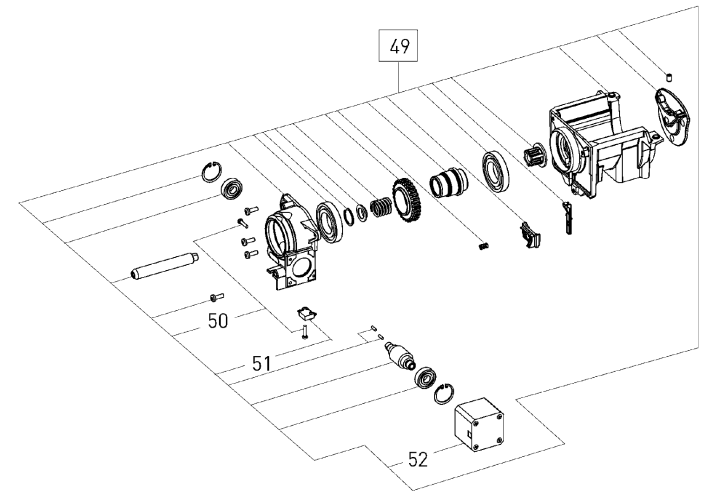

10000233 - KA 65 230V-240V

10000233 - KA 65 230V-240V

1000233 - KA 65 230V-240V

Pos	Part No.	Description	Quantity	Price each Excl VAT	Price incl VAT	Currency	storage location	Warranty
1	499761	Hood	1					Yes
2	400928	Raised-head screw M4 x 25	5					Yes
3	500080	Switch	1					Yes
4	706512	Cable with plug EU	1					Yes
4	706516	Cable with plug DK	1					Yes
5	10010760	Cable grommet	1					Yes
6	499762	Cover	1					Yes
7	499763	Clamping element	1					Yes
8	400050	Raised-head screw M4 x 12	18					Yes
9	499764	Cover	1					Yes
10	499765	Base plate	1					Yes
11	10000907	Flexible lead	1					Yes
12	10012842	Combination screw	3					Yes
13	761437	Cheese head screw M5 x 12	11					Yes
14	499766	Motor	1					Yes
15	10003012	Chain wheel	1					Yes
17	10000098	Magnetic holder	1					Yes
18	10002609	Flexible lead	1					Yes
19	499767	Electronic	1					Yes
20	10002833	Lever	1					Yes
21	499768	Floor	1					Yes
22	500535	Fan	2					Yes
23	10000091	Roller	2					Yes
24	10004878	Support	3					Yes
25	499769	Sleeve	1					Yes
26	418269	Washer	4					Yes
27	10002961	Draw spring	1					Yes
28	10004048	Sheet metal	1					No
29	10002960	Chain wheel	1					Yes
30	400526	Cheese head screw M5 x 25	1					Yes
31	10000046	Chain	1					Yes
33	10000034	Container	1					Yes
34	499774	Plate	1					Yes
35	499775	Lever	1					Yes
36	228570	Raised-head screw M4 x 8	2					Yes
37	499776	Electronic	1					Yes
38	228509	Raised-head screw M4 x 12	2					Yes
39	10009014	Cable holder	1					Yes
40	10002617	Flexible lead	1					Yes
41	499777	Motor	1					Yes
42	400233	Raised-head screw 3,5 x 25 mm	3					Yes
43	499778	Eccentric shaft	1					Yes
44	499779	Electronic	1					Yes
45	228643	Cheese head screw M5 x 16	5					Yes
46	451533	Rotary knob M6	1					Yes
47	499780	Plate	1					Yes
48	499781	Shaft	1					Yes
49	499772	Guide	1					Yes
50	401089	Raised-head screw	2					Yes
51	704875	Microswitch	1					Yes
52	500538	Motor	1					Yes
53	499773	Heat sink	1					Yes
54	500537	Sensor	1					Yes