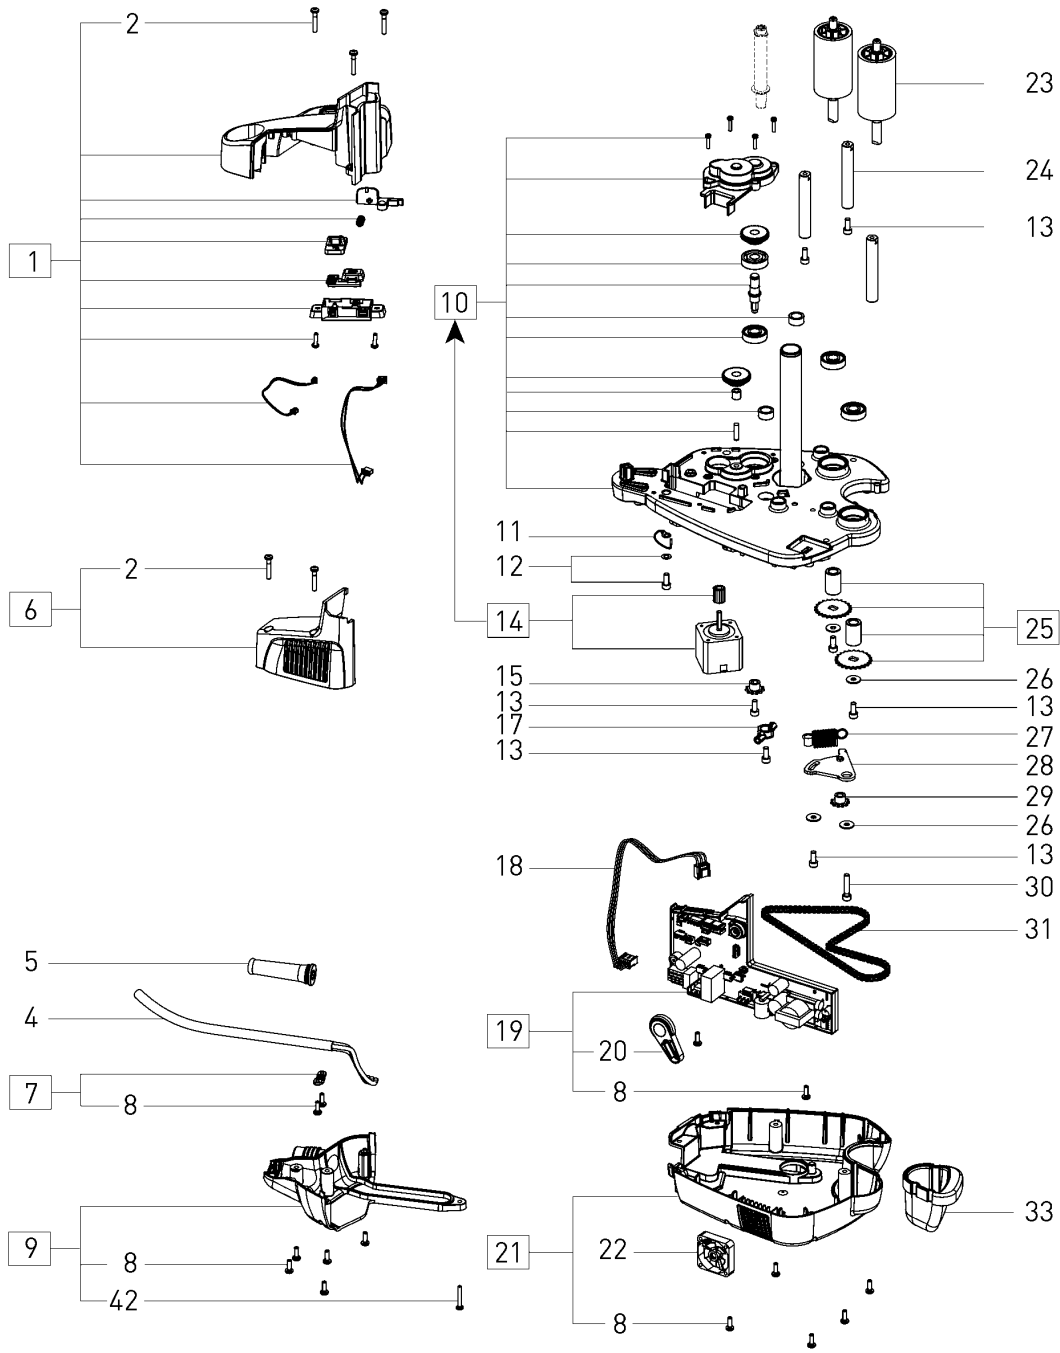

10000233 - KA 65 230V-240V

10000233 - KA 65 230V-240V

1000233 - KA 65 230V-240V

Pos	Part No.	Description	Quantity	Price each Excl VAT	Price incl VAT	Currency	storage location	Warranty
1	499761	Hood	1					Yes
2	400928	Raised-head screw M4 x 25	5					Yes
3	500080	Switch	1					Yes
4	706512	Cable with plug EU	1					Yes
4	706516	Cable with plug DK	1					Yes
5	10010760	Cable grommet	1					Yes
6	499762	Cover	1					Yes
7	499763	Clamping element	1					Yes
8	400050	Raised-head screw M4 x 12	18					Yes
9	499764	Cover	1					Yes
10	499765	Base plate	1					Yes
11	10000907	Flexible lead	1					Yes
12	10012842	Combination screw	3					Yes
13	761437	Cheese head screw M5 x 12	11					Yes
14	499766	Motor	1					Yes
15	10003012	Chain wheel	1					Yes
17	10000098	Magnetic holder	1					Yes
18	10002609	Flexible lead	1					Yes
19	499767	Electronic	1					Yes
20	10002833	Lever	1					Yes
21	499768	Floor	1					Yes
22	500535	Fan	2					Yes
23	10000091	Roller	2					Yes
24	10004878	Support	3					Yes
25	499769	Sleeve	1					Yes
26	418269	Washer	4					Yes
27	10002961	Draw spring	1					Yes
28	10004048	Sheet metal	1					No
29	10002960	Chain wheel	1					Yes
30	400526	Cheese head screw M5 x 25	1					Yes
31	10000046	Chain	1					Yes
33	10000034	Container	1					Yes
34	499774	Plate	1					Yes
35	499775	Lever	1					Yes
36	228570	Raised-head screw M4 x 8	2					Yes
37	499776	Electronic	1					Yes
38	228509	Raised-head screw M4 x 12	2					Yes
39	10009014	Cable holder	1					Yes
40	10002617	Flexible lead	1					Yes
41	499777	Motor	1					Yes
42	400233	Raised-head screw 3,5 x 25 mm	3					Yes
43	499778	Eccentric shaft	1					Yes
44	499779	Electronic	1					Yes
45	228643	Cheese head screw M5 x 16	5					Yes
46	451533	Rotary knob M6	1					Yes
47	499780	Plate	1					Yes
48	499781	Shaft	1					Yes
49	499772	Guide	1					Yes
50	401089	Raised-head screw	2					Yes
51	704875	Microswitch	1					Yes
52	500538	Motor	1					Yes
53	499773	Heat sink	1					Yes
54	500537	Sensor	1					Yes