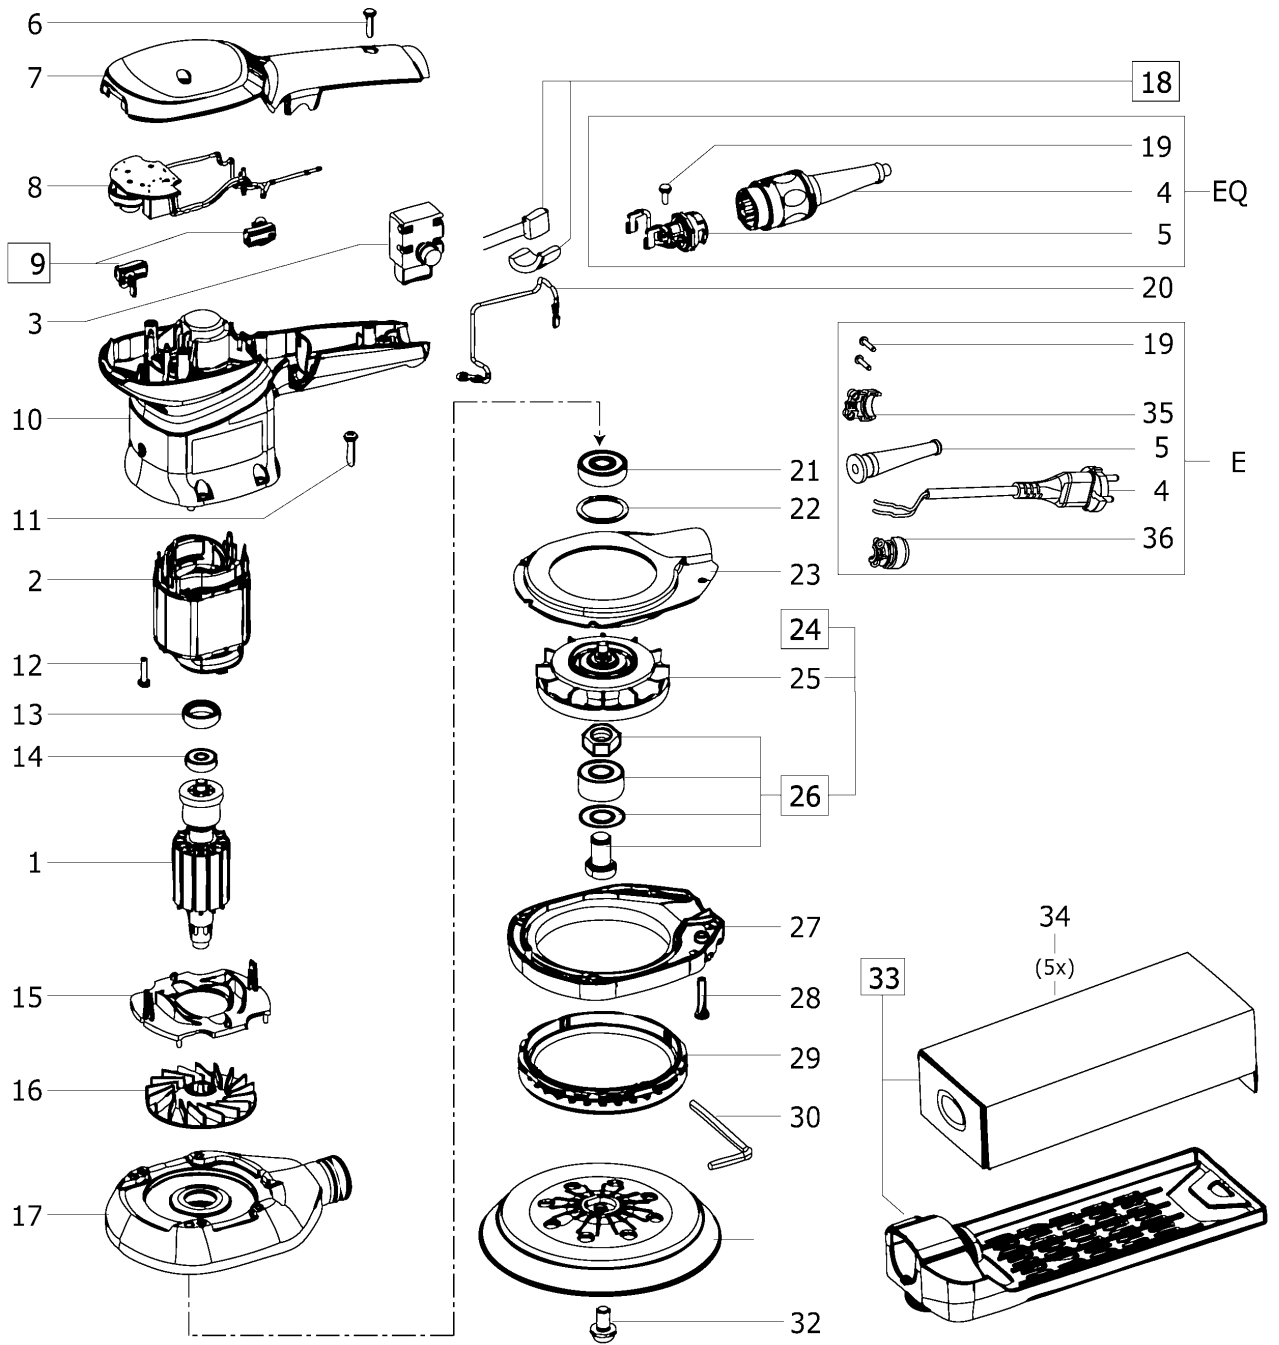

492030 - ETS 150/3 EQ

492030 - ETS 150/3 EQ

Pos	Part No.	Description	Quantity	Price each Excl VAT	Price incl VAT	Currency	storage location	Warranty
1	500045	Armature Umbausatz	1					Yes
2	493131	Field assembly 230 V	1					Yes
3	486317	Switch attachment	1					Yes
4	489421	plug it-cable EU	1					No
5	492602	Socket housing 230-240V	1					Yes
6	342088	Raised-head screw 3,5 x 16 mm	4					Yes
7	492587	Housing cover 0150-03-01	1					Yes
8	500044	Electronic	1					Yes
9	490714	Brush holder Pair, 230 V/machine production after 2000	1					Yes
10	463567	Motor housing	1					Yes
11	219075	Raised-head screw M4 x 16	4					Yes
12	342088	Raised-head screw 3,5 x 16 mm	2					Yes
13	450508	Rubber ring	1					Yes
14	228672	Ball bearing	1					Yes
15	453315	Air guide washer	1					Yes
16	453316	Fan 230-240V	1					Yes
17	10027511	Bearing cover CLEANTEC	1					Yes
18	491312	Capacitor	1					Yes
19	219031	Raised-head screw 3,5 x 10 mm	2					Yes
20	455961	Flexible lead	1					Yes
21	401601	Ball bearing	1					Yes
22	400564	Snap ring	1					No
23	453374	Cover	1					No
24	498962	Aspirator	1					Yes
25	496379	Aspirator 0150-03-01	1					Yes
26	498964	Bearing bolt	1					Yes
27	453373	Cover	1					No
28	400257	Raised-head screw M4 x 25	4					Yes
29	701156	Collar	1					Yes
30	202752	Screwdriver	1					Yes
32	485802	Screw	1					Yes
33	489631	Turbo filter bag set TFS - ES 150	1					No
34	487779	Turbo filter bag	1					No
35	477964	Clamping	1					Yes
36	477962	Clamping	1					Yes